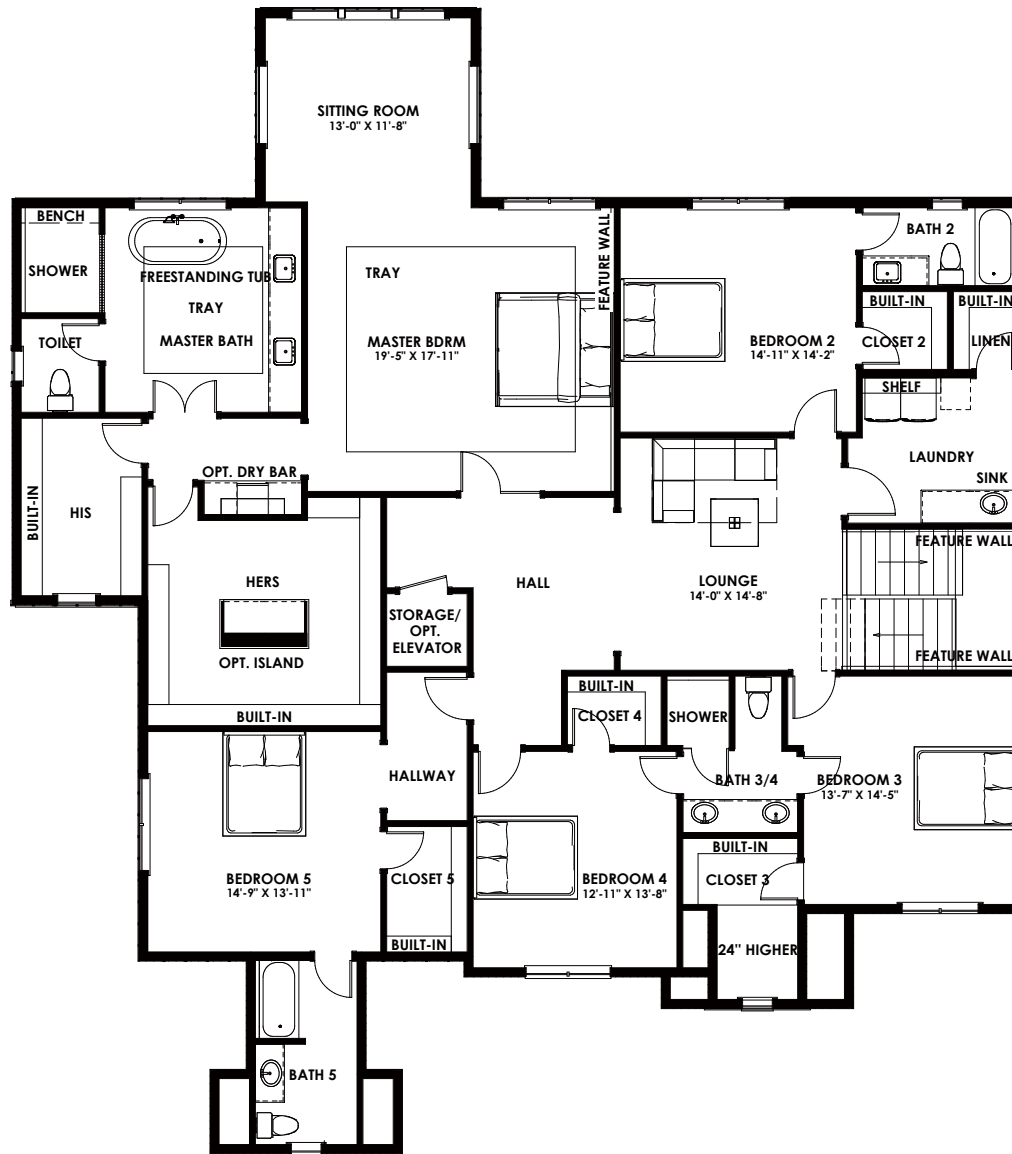

1100 Balls Hill Road, McLean, Virginia 22101

Main level

LIVING SPACE
2,638 SQ FT

Upper level

LIVING SPACE
3,133 SQ FT

Lower Level

*Basement layout is for illustrative purposes only, the actual layout will be optimized based on the approved grading plan.

The floor plan is shown in the Willows@1100 Youngblood style. All dimensions are approximate. Plans and specifications are subject to modifications and improvements without notice. Components including but not limited to windows, doors, and room sizes may vary depending on the options and elevations selected. Optional items are available at additional costs. Renderings are artist's representations for illustrative purpose only. The information, plans, specifications, and designs contained in these drawings cannot be used or reproduced in whole or part without the prior written consent of Anchor Homes LLC. All rights reserved.