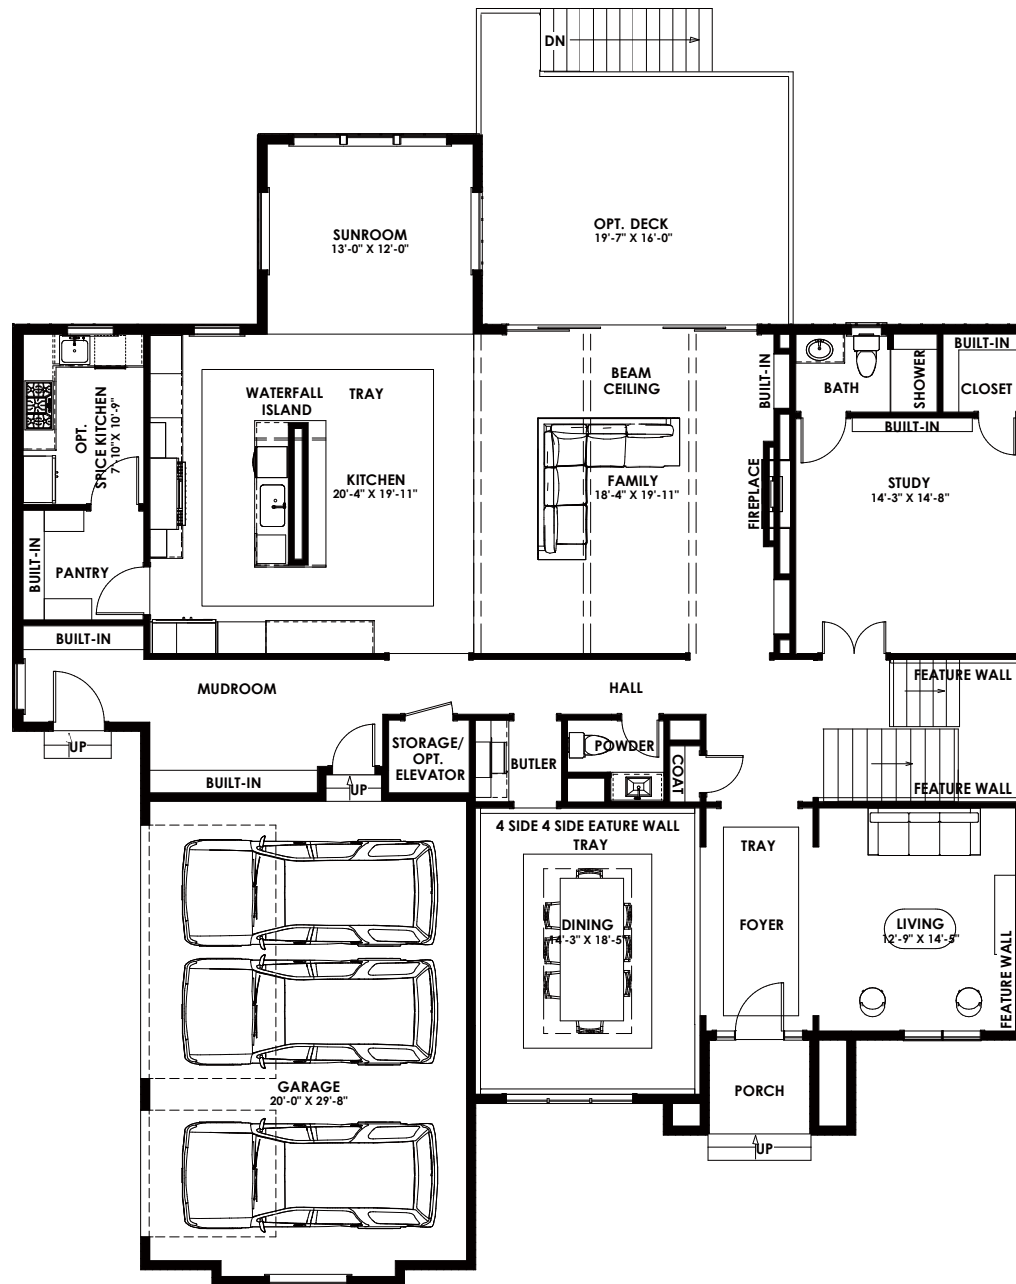

1100 Balls Hill Road, McLean, Virginia 22101

Main level

LIVING SPACE
2,638 SQ FT

Upper level

LIVING SPACE
3,133 SQ FT

Lower Level

*Basement layout is for illustrative purposes only, the actual layout will be optimized based on the approved grading plan.

The floor plan is shown in the Willows@1100 Youngblood style. All dimensions are approximate. Plans and specifications are subject to modifications and improvements without notice. Components including but not limited to windows, doors, and room sizes may vary depending on the options and elevations selected. Optional items are available at additional costs. Renderings are artist's representations for illustrative purpose only. The information, plans, specifications, and designs contained in these drawings cannot be used or reproduced in whole or part without the prior written consent of Anchor Homes LLC. All rights reserved.