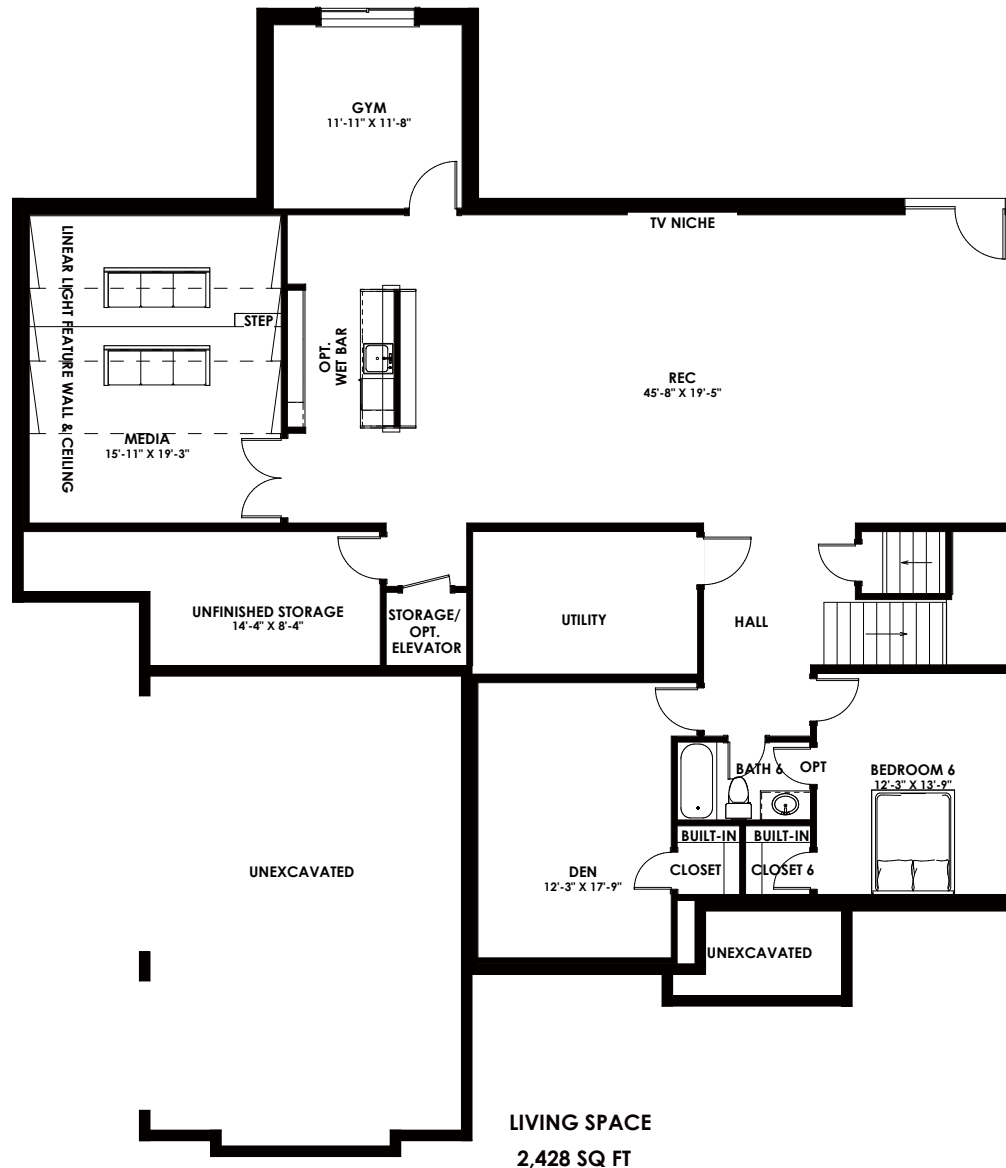

1100 Balls Hill Road, McLean, Virginia 22101

Main level

LIVING SPACE
2,638 SQ FT

Upper level

LIVING SPACE
3,133 SQ FT

Lower Level

*Basement layout is for illustrative purposes only, the actual layout will be optimized based on the approved grading plan.

The floor plan is shown in the Willows@1100 Youngblood style. All dimensions are approximate. Plans and specifications are subject to modifications and improvements without notice. Components including but not limited to windows, doors, and room sizes may vary depending on the options and elevations selected. Optional items are available at additional costs. Renderings are artist's representations for illustrative purpose only. The information, plans, specifications, and designs contained in these drawings cannot be used or reproduced in whole or part without the prior written consent of Anchor Homes LLC. All rights reserved.